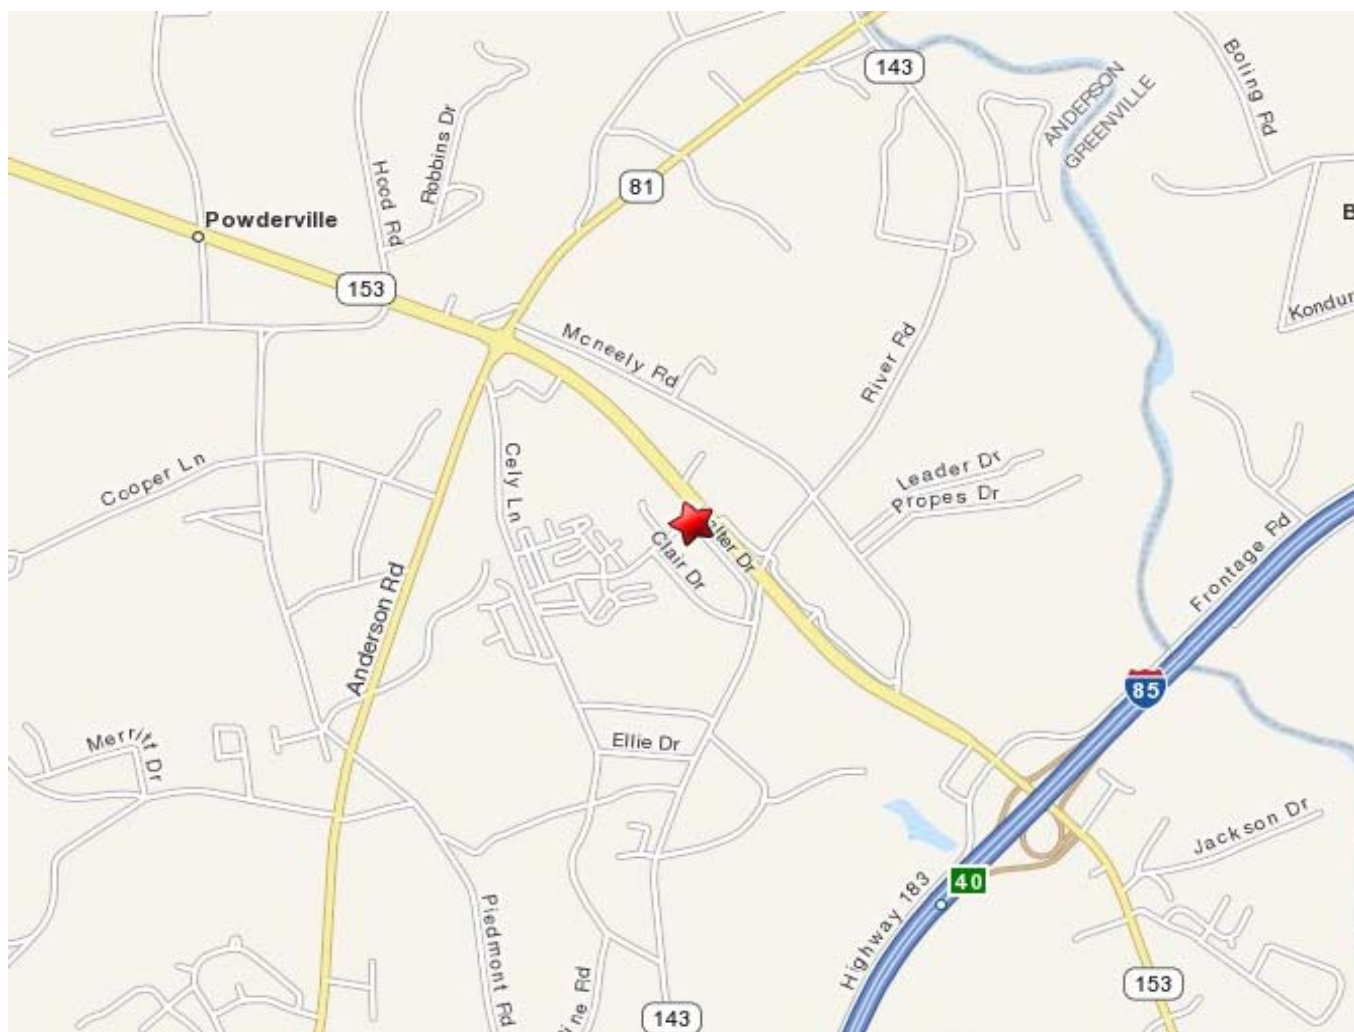

**2010 All-American College Football Scouting Combine
Velocity Sports Performance center
100 Powers Blvd.
Piedmont, SC 29673
864-335-5100**

If arriving from I-85 North or South:

1. Take exit 40 and proceed to Hwy. 153
2. Travel westbound on Hwy. 153 (a right turn if coming from the north and a left turn if coming from the south)
3. Velocity Sports Performance is located ~ 1 mile down on the left

If arriving from downtown Greenville:

1. Travel southbound on Hwy. 81 (Anderson Road) and proceed to Hwy. 153
2. Turn left (eastbound) onto Hwy. 153
3. Turn right onto Powers Blvd.
4. Velocity Sports Performance is on the right