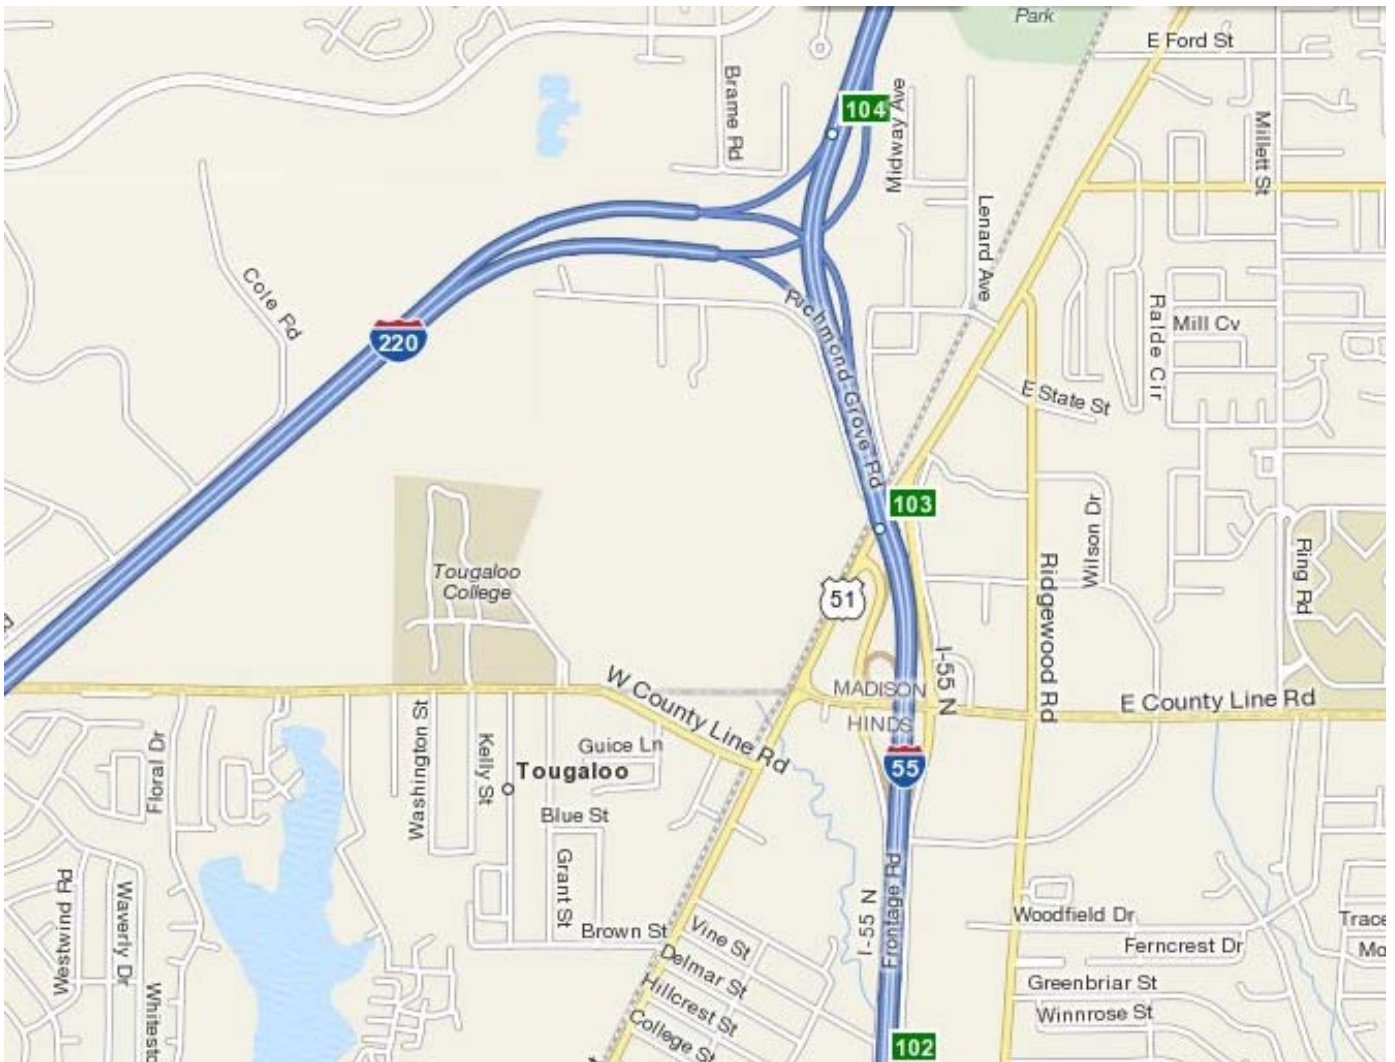

**2010 All-American College Football Scouting Combine  
Velocity Sports Performance center  
853 Ridgeland Drive  
Ridgeland, MS 39157  
601-899-1480**

**From I-55 North or I-220 West (onto I-55 South)**

1. From I-55 going south, take exit 103 toward County Line Rd./Ridgeland
2. Stay straight to go onto W. Frontage Rd.
3. Take the E. County Line Rd. ramp
4. Make a slight right onto E. County Line Rd.
5. Turn left onto Ridgewood Rd.
6. Turn right onto Wilson Dr.
7. Take an immediate right and you have arrived at Velocity Sports Performance