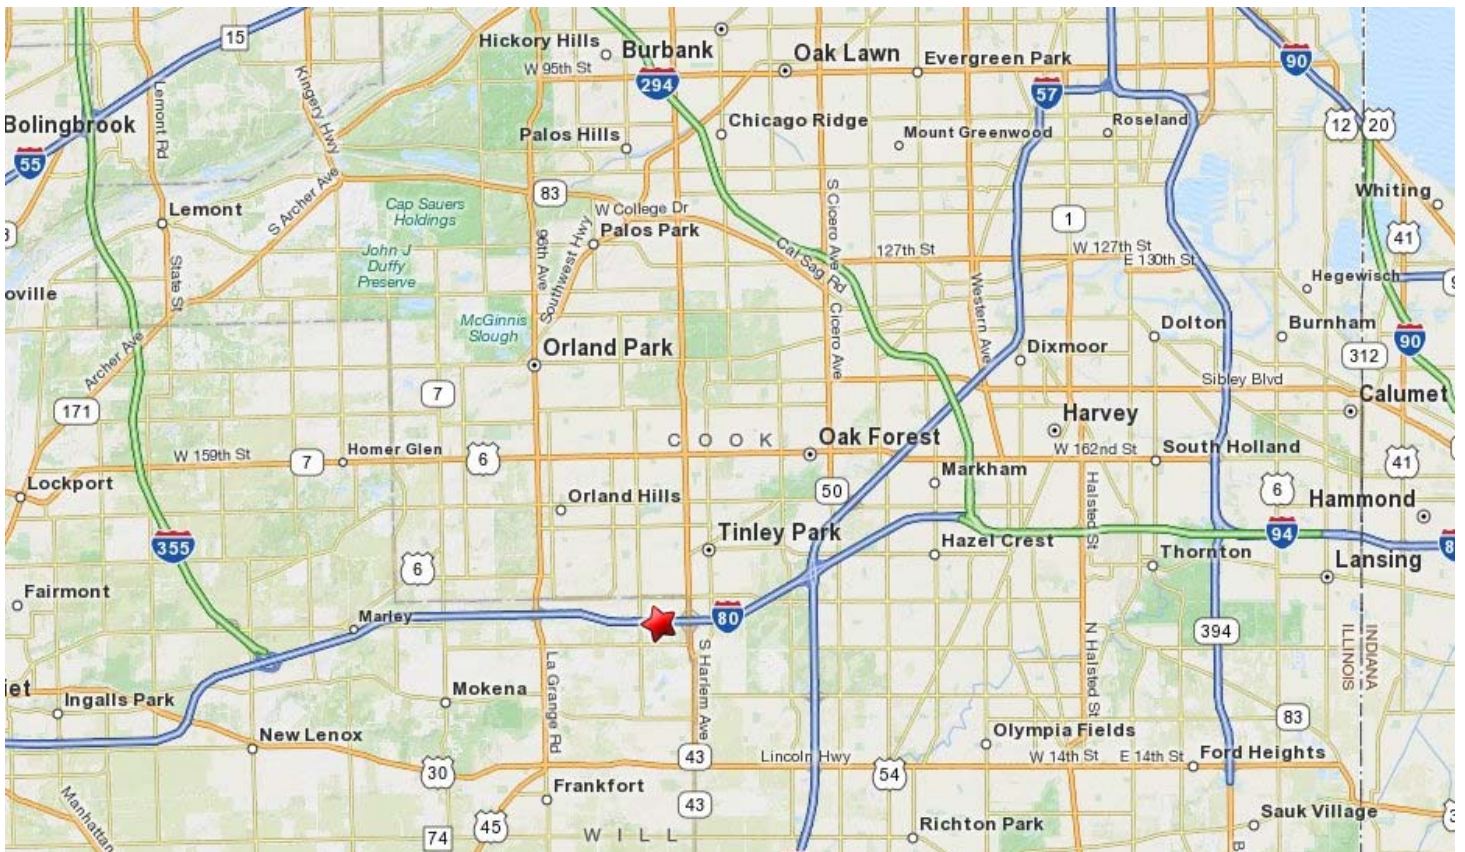

**2010 All-American College Football Scouting Combine
Velocity Sports Performance center
7700 Graphics Drive
Tinley Park, IL 60477
708-444-3278**

From I-80

1. Take I-80 to Harlem Ave. exit
2. Go North on Harlem Ave. to 183rd Str.
3. Turn left on 183rd Str.
4. Proceed on 183rd Str. to 76th Ave.
5. Turn left on 76th Ave.
6. Proceed on 76th Ave. to 185th Str.
7. Turn right on 185th Str. to Graphics Dr.
8. Turn left on Graphics Dr. and proceed to VSP (last building on the right before I-80)