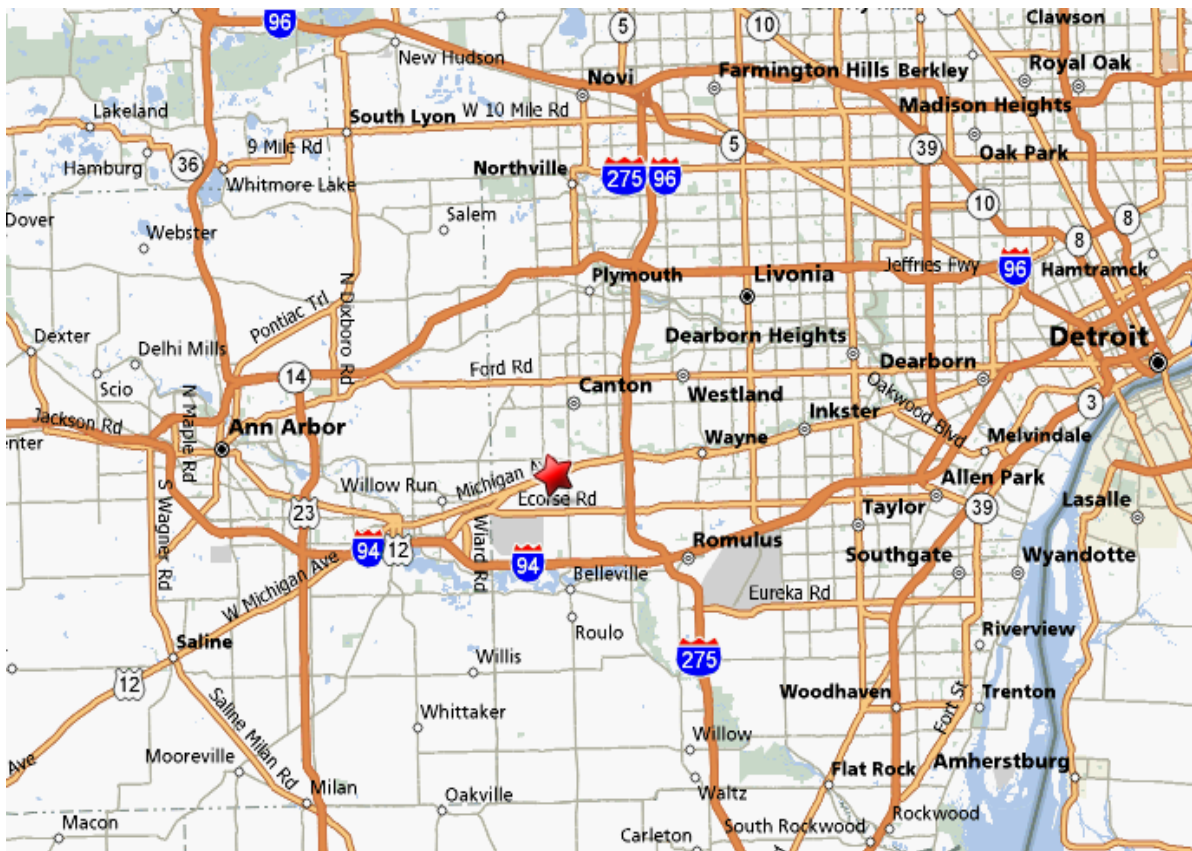

**2010 All-American College Football Scouting Combine  
Velocity Sports Performance center  
46615 Michigan Avenue  
Canton, MI 48188  
734-485-2561**

**If arriving from I-275:**

1. Take I-275 to Michigan Ave./US-12 (exit 22).
2. Go West on Michigan Ave./US-12 to the Arctic Edge ice arena (on the left).
3. Velocity Sports Performance is located on the second floor within the Arctic Edge ice arena.

**If arriving from I-94 Westbound:**

1. Go West on I-94 to Belleville Rd. (exit 190).
2. Go North on Belleville Rd. to Michigan Ave./US-12.
3. Go West (left) on Michigan Ave./US-12 to the Arctic Edge ice arena (on the left).
4. Velocity Sports Performance is located on the second floor within the Arctic Edge ice arena.

**If arriving from I-94 Eastbound:**

1. Go East on I-94 to Michigan Ave./US-12 (exit 185).
2. Go East on Michigan Ave./US-12 to Arctic Edge ice arena (on the right).
3. Velocity Sports Performance is located on the second floor within the Arctic Edge ice arena.