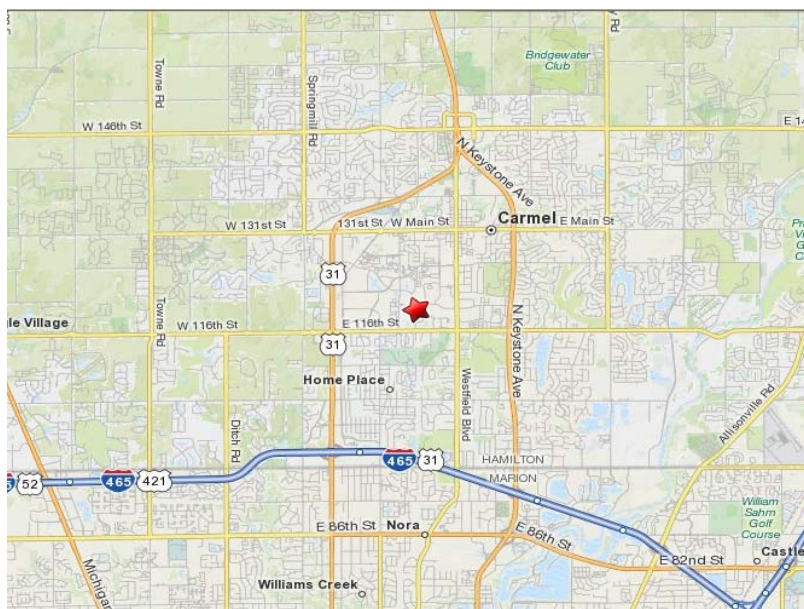

**2010 All-American College Football Scouting Combine**  
**Velocity Sports Performance center**  
**1402 Chase Court**  
**Carmel, IN 46032**  
**317-848-5867**

**If arriving from the West:**

1. Take I-465 to Meridian Street.
2. Go north on Meridian Street.
3. Turn right onto Carmel Drive (126<sup>th</sup> Street).
4. Go through 4 stoplights, and then turn right onto Chase Court.
5. Velocity Sports Performance is the second building on the right.

**If arriving from the East:**

1. Take I-465 to Keystone Avenue (Hwy 431 North).
2. Go north on Keystone Avenue.
3. Turn left onto Carmel Drive (126<sup>th</sup> Street).
4. Continue on Carmel Drive through Rangeline Road, and then turn left onto Chase Court.
5. Velocity Sports Performance is the second building on the right.

**If arriving from the South:**

1. Take I-465 East/North to Keystone Avenue (Hwy 431 North).
2. Go north on Keystone Avenue.
3. Turn left onto Carmel Drive (126<sup>th</sup> Street).
4. Continue on Carmel Drive through Rangeline Road, and then turn left onto Chase Court.
5. Velocity Sports Performance is the second building on the right.

**If arriving from Fishers and Noblesville:**

1. Take 116<sup>th</sup> Street West to Rangeline Road.
2. Turn right onto Rangeline Road.
3. Turn left (at the 2<sup>nd</sup> stoplight) onto Carmel Drive.
4. Continue on Carmel Drive through 3<sup>rd</sup> Avenue, and then turn left onto Chase Court.
5. Velocity Sports Performance is the second building on the right.