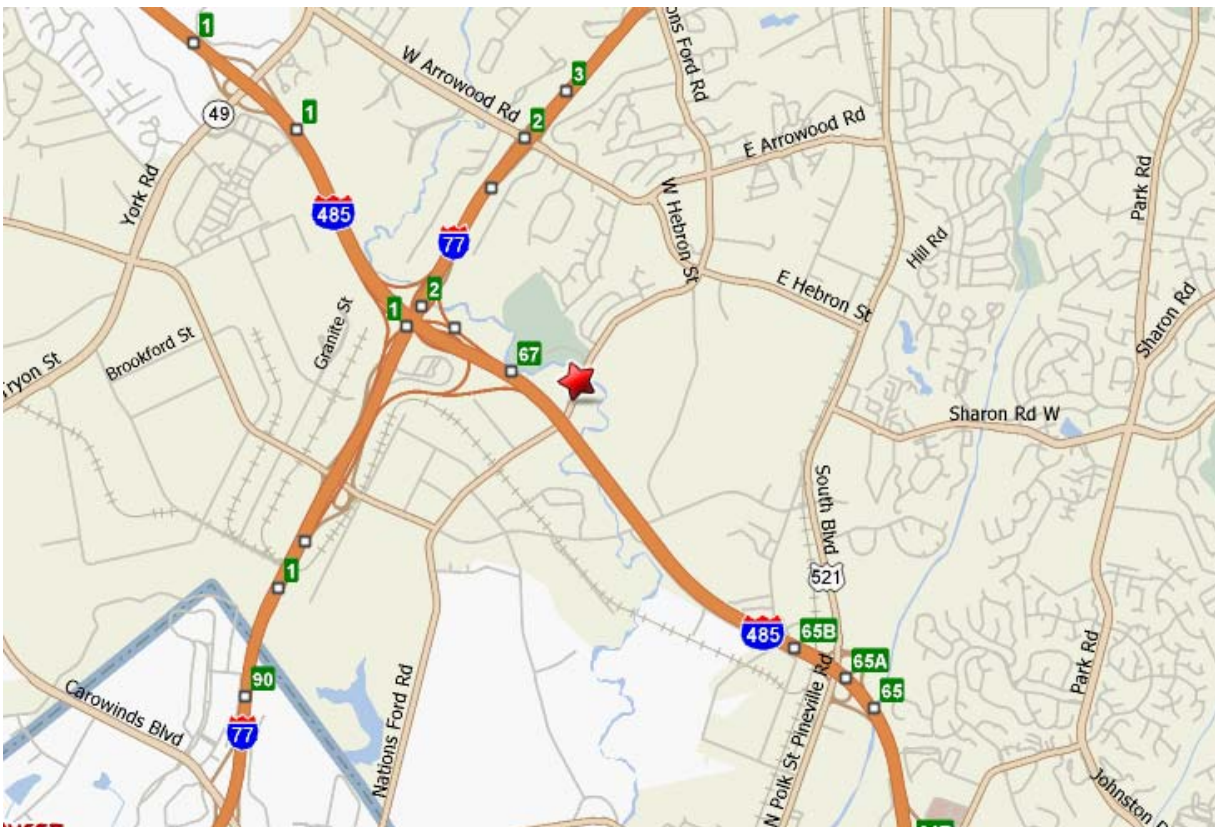

**2010 All-American College Football Scouting Combine
Velocity Sports Performance center
10345 Nations Ford Road, Suite C
Charlotte, NC 28273
704-588-1770**

From I-485

1. Take I-485 to South Blvd.
2. Go North on South Blvd. to Hebron Str.
3. Turn left on Hebron Str.
4. Stay on Hebron Str. to Nations Ford Road
5. Turn left onto Nations Ford Road
6. Go approx. 1 mile to 10345 Nations Ford Road
7. Turn left (and then right into the parking lot) and proceed to VSP (at the end of the building)

From the Charlotte Airport area

1. Take the Billy Graham Parkway to I-77 South
2. Take exit 4 (Nations Ford Road) off of I-77 South
3. Turn left and go approx. 3 miles to the sign for 10345 Nations Ford Road (just past the Sugar Creek bridge)
4. Turn left (and then right into the parking lot) and proceed to VSP (at the end of the building)