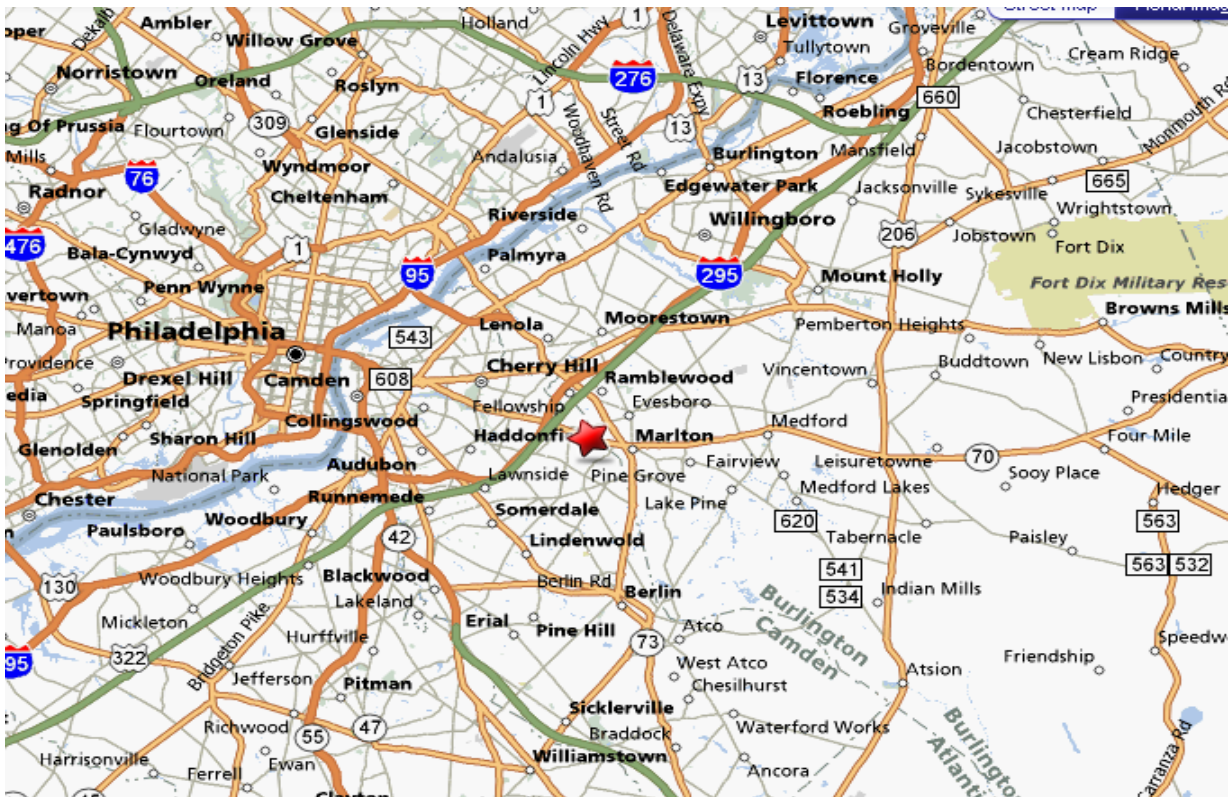

If arriving from Interstate 295:

1. Take I-295 North or South to exit Route 70 East
2. On Route 70 East, go through 4 traffic lights, then pass Springdale Rd. and go approximately 1-1/2 miles
3. Enter the parking lot and Velocity Sports Performance is on the right

If arriving from the NJ Turnpike (or Route 73):

1. Take the NJ Turnpike North or South to exit 4 (Route 73)
2. Take Rte 73 South to Rte 70/Marlton Circle
3. Bear right onto Rte 70 West and Velocity Sports Performance is approximately 2-1/2 miles on the left

If arriving from North Philadelphia:

1. Take either the Betsy Ross Bridge or Tacony-Palmyra Bridge into NJ
2. Get on Rte 73 South to Rte 70/Marlton Circle
3. Bear right onto Rte 70 West and Velocity Sports Performance is approximately 2-1/2 miles on the left

If arriving from South Philadelphia:

1. Take the Ben Franklin Bridge into NJ
2. Stay left after the bridge and follow the signs for Rte 70 East
3. Take Rte 70 East through Cherry Hill, pass under I-295, go past Springdale Rd. and Velocity Sports Performance is approximately 1-1/2 miles on the right