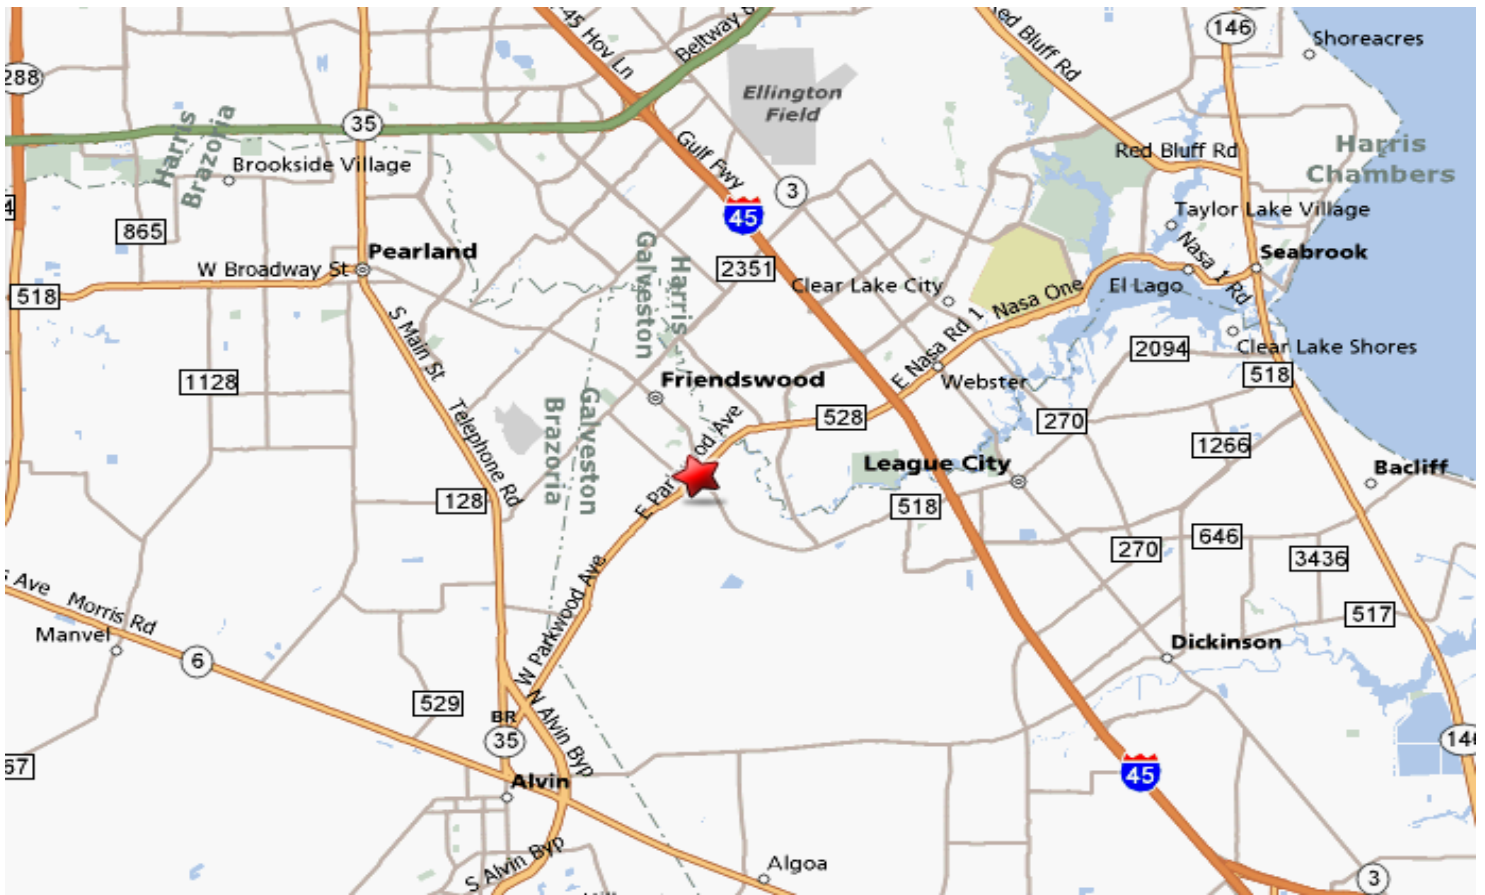

**2010 All-American College Football Scouting Combine
XCEL Performance & Fitness center
133 West Parkwood Avenue
Friendswood, TX 77546
281-992-7733**

If arriving from I-45:

1. If coming from the north, then take the Bay Area Blvd. exit and stay on the feeder until you come to the NASA Rd. 1 / FM 528 exit (which is the exit you'll take if coming from the south), and then head west towards Friendswood & Alvin.
2. On FM 528 travel approximately 5 miles where FM 528 and FM 518 intersect.
3. Continue west through the FM 528 / FM 518 intersection and XCPF will be on the left hand side.
4. We are between the HEB grocery store and the FM 518 / FM 528 intersection, next to Double Dave's Pizza. (Look for the Texas First State Bank – we are directly behind it.)