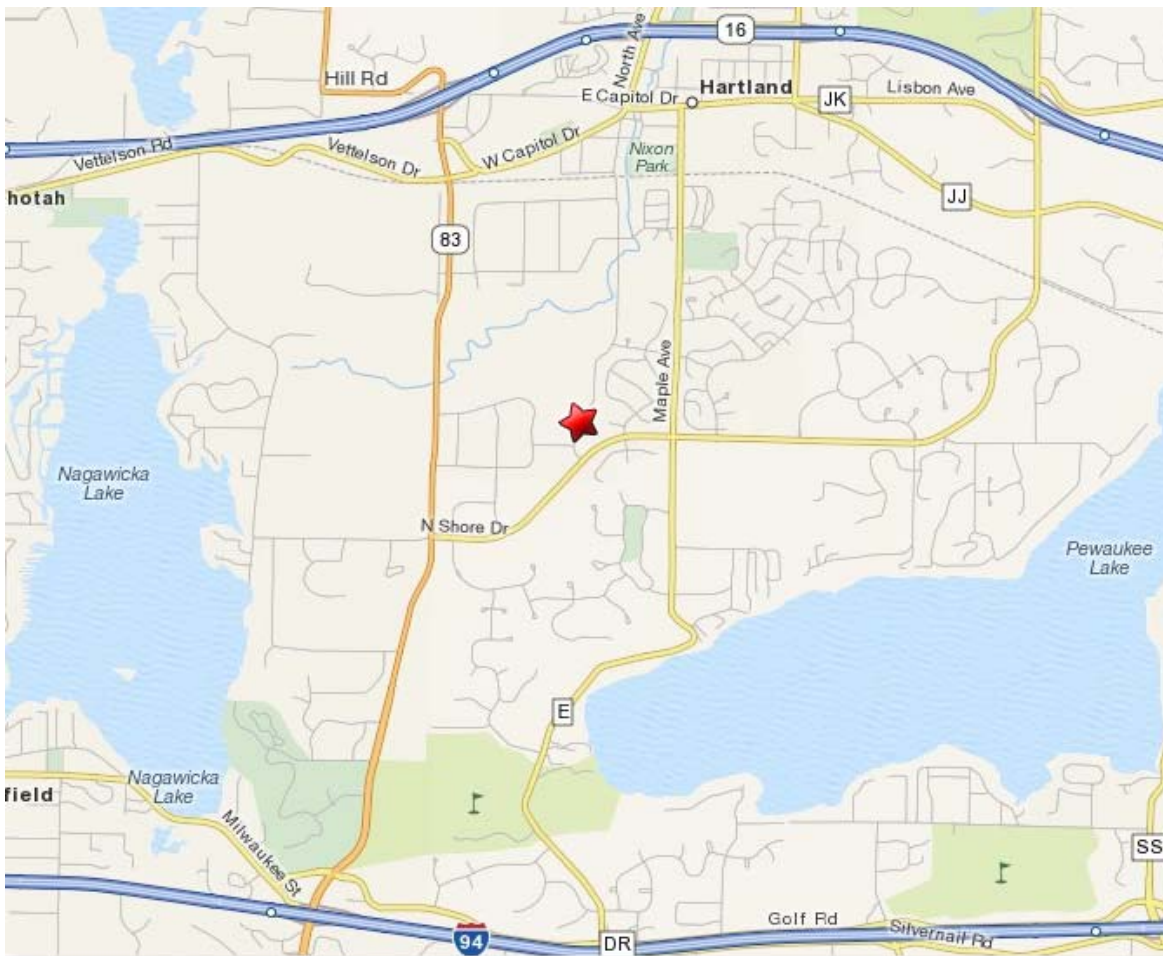

2010 All-American College Football Scouting Combine
NX Level Sports Performance center
1055 Cottonwood Avenue
Hartland, WI 53029
262-369-8888

If arriving from Highway 16:

1. Take exit 184 South toward North Shore Drive (County Road KE).
2. Continue on CR-KE for approximately 4 miles.
3. Turn right onto Cottonwood Avenue and proceed for approximately 1/4 mile.
4. NX Level Sports Performance is the third building on your left.

If arriving from I-94:

1. Take exit 287 (Highway 83).
2. Proceed north on Hwy 83 for approximately 2 miles.
3. Turn right on North Shore Drive (County Road KE).
4. Continue on CR-KE for approximately 3/4 mile.
5. Turn left onto Cottonwood Avenue and proceed for approximately 1/4 mile.
6. NX Level Sports Performance is the third building on your left.