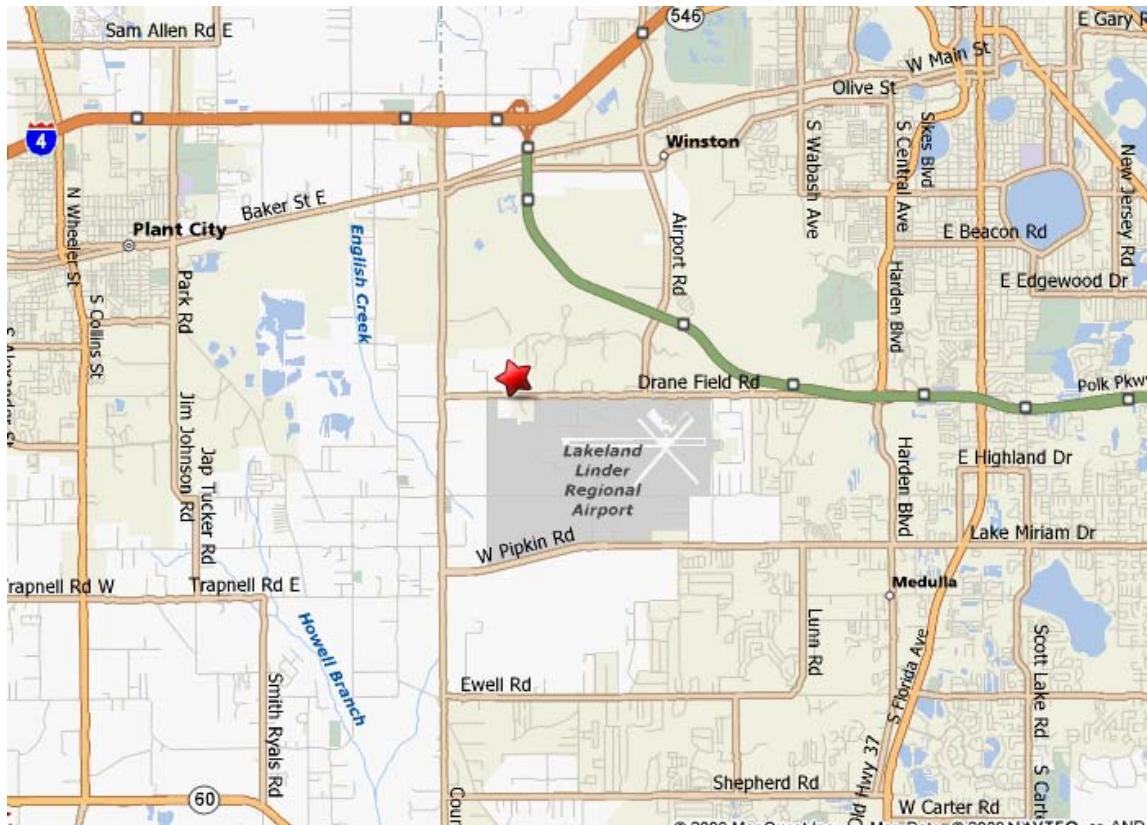

2010 All-American College Football Scouting Combine
Velocity Sports Performance center
4767 Drane Field Road
Lakeland, FL 33811
863-816-5835

If arriving from the West:

1. Take I-4 eastbound to County Line Road (exit 25).
2. Turn right on County Line Road.
3. Turn left on Drane Field Road and proceed approximately 7/10 of a mile.
4. Look for the VSP sign (ground level), turn left through the gated area and proceed to the third building on the right.

If arriving from the East:

1. Take I-4 westbound to Polk Parkway (it is a toll road).
2. Take the Waring exit and go to Drane Field Road.
3. Turn right on Drane Field Road and continue toward the airport.
4. Look for the VSP sign (ground level), turn left through the gated area and proceed to the third building on the right.

From Harden Blvd.:

1. Take Parkway Frontage Road toward Lakeland airport.
2. Turn left onto Waring Road, going under the Parkway.
3. Turn right onto Drane Field Road and continue going west (go through and 1/2 mile past the light at Airport Road).
4. Look for the VSP sign (ground level), turn left through the gated area and proceed to the third building on the right.