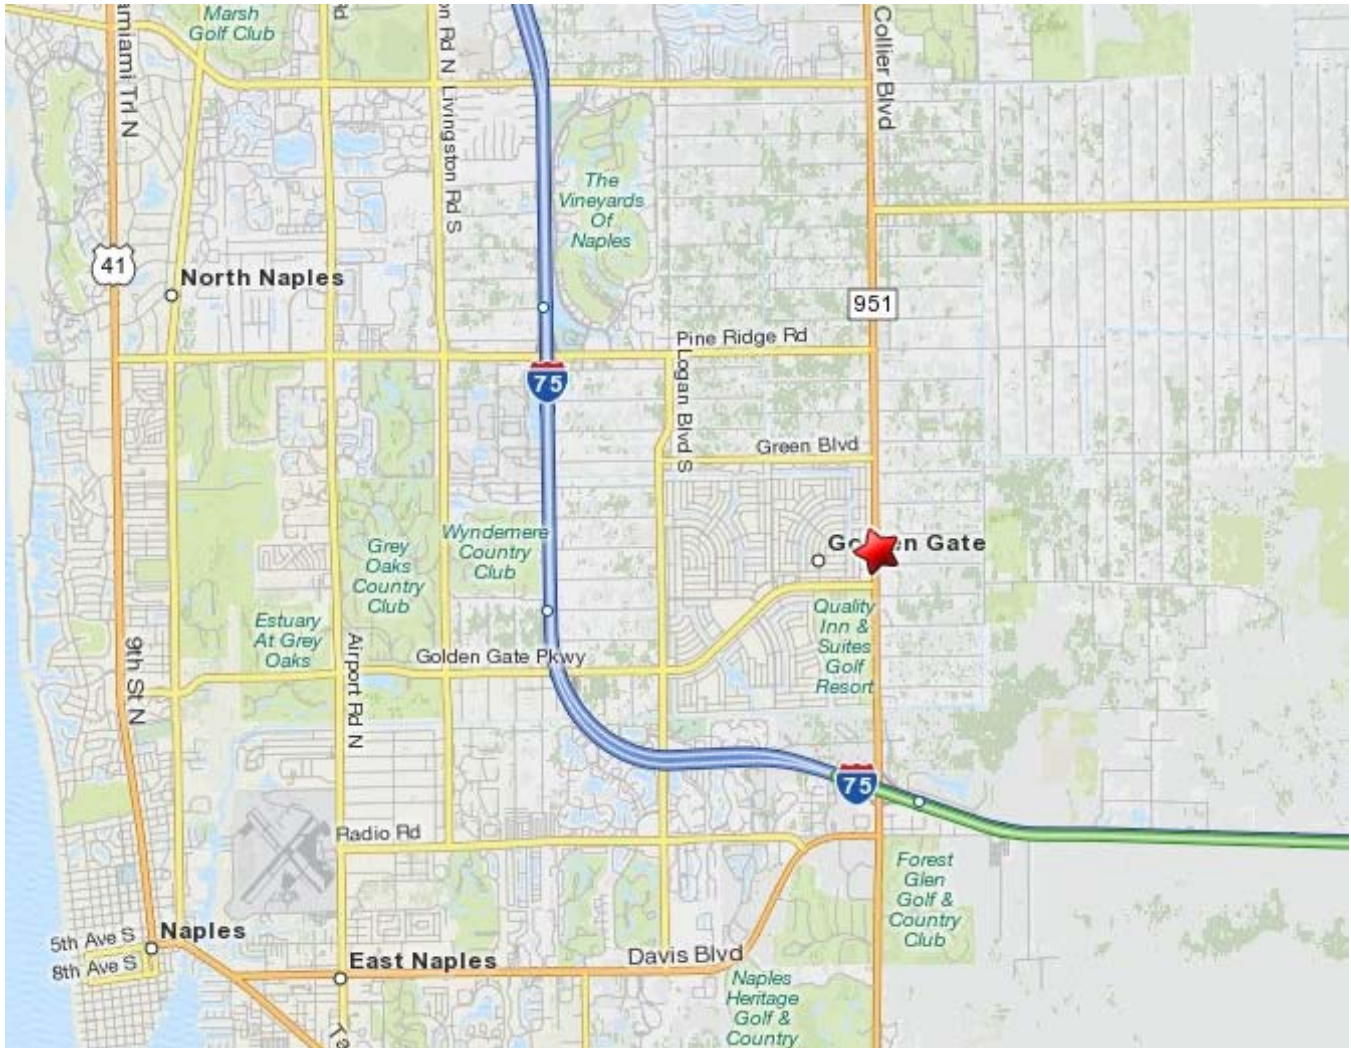

**2010 All-American College Football Scouting Combine  
Velocity Sports Performance center  
11965 Collier Blvd. #12  
Naples, FL 34116  
239-649-3278**

**If arriving from the North:**

1. Go South on I-75 to Pine Ridge Rd. (exit 107).
2. Turn left onto Pine Ridge Rd. for 4-1/2 miles to Collier Blvd.
3. Go South (right) on Collier Blvd. for 2-1/2 miles.
4. Velocity Sports Performance is located on your right side.

**If arriving from the South:**

1. Go North on I-75 to Collier Blvd. (exit 101).
2. Turn right onto Collier Blvd. for 3 miles.
3. Velocity Sports Performance is located on your left side, just north of Golden Gate Parkway.