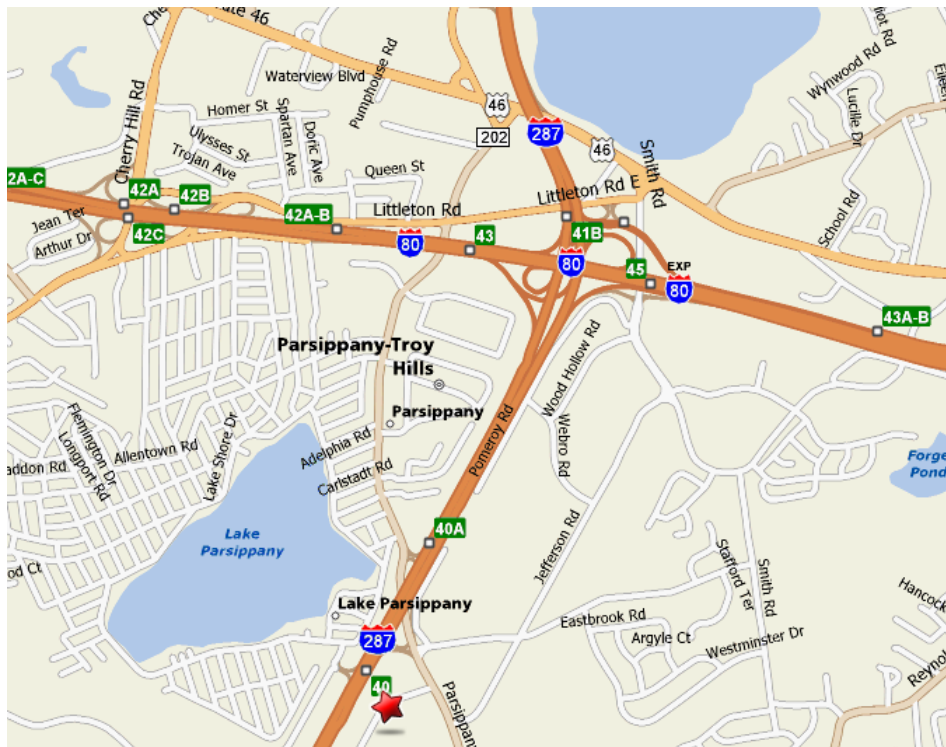

**Taking 80 W**

- Follow signs to 287 S
- DON'T take 287
- Exit at Smith Rd.
- Turn L off exit
- Come to stoplight – intersection with Rte. 202 (landmark: Goodfellas pizzeria)
- Turn L at light onto Parsippany Rd. (Rte. 202)
- At 5<sup>th</sup> light, turn R onto Eastmans Rd
- 3<sup>rd</sup> building on L

**Taking 46 W**

- Pass Smith Rd. exit on L
- Stay in R lane for jughandle to Parsippany Rd. / 202 S (landmark: Wendy's on L)
- Turn R at 5<sup>th</sup> light onto Eastmans Rd.
- 3<sup>rd</sup> building on L

**Taking 287 N**

- Exit 40A (Parsippany Rd)
- Turn R off exit towards Whippany
- Immediately turn R at light onto Eastmans Rd.
- 3<sup>rd</sup> building on L

**Taking 80 E**

- Follow signs to 287 S
- Exit 40A off 287 (Parsippany Rd)
- Turn L off exit towards Whippany
- Cross over 287
- Go through stoplight
- Turn R at second light onto Eastmans Rd.
- 3<sup>rd</sup> building on L

**Taking 46 E**

- Pass Fuddrucker's & Post Office on R
- Turn R onto Parsippany Rd / 202 S (landmark: Michael's/Homegoods)
- Turn R at 5<sup>th</sup> light onto Eastmans Rd.
- 3<sup>rd</sup> building on L