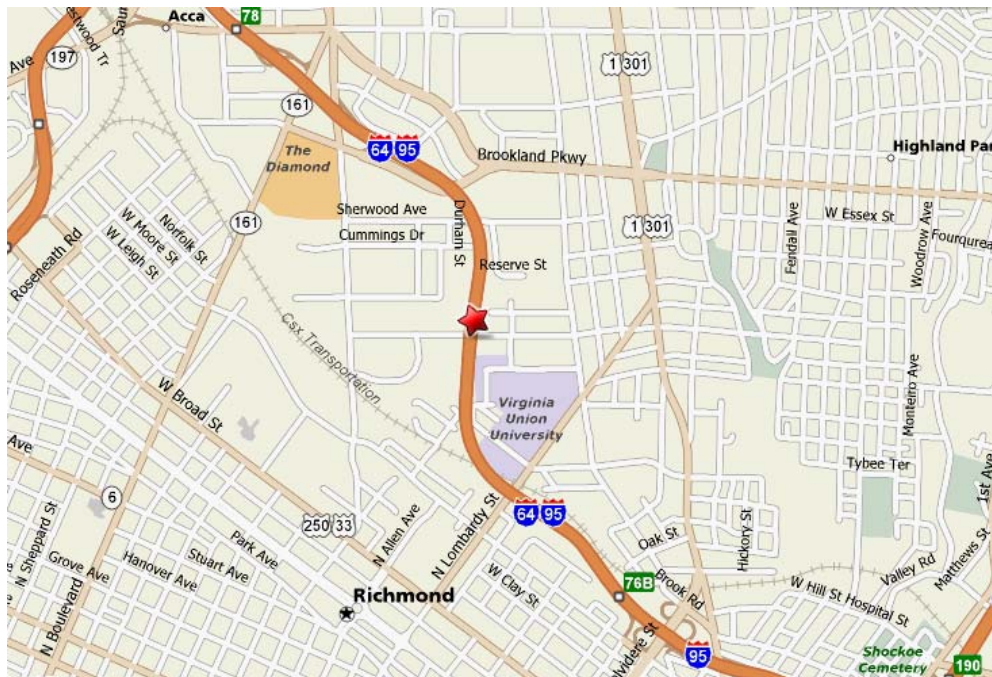

**2010 All-American College Football Scouting Combine**  
**Elkin Sports Performance at the Sports Center of Richmond**  
**1385 Overbrook Rd.**  
**Richmond, VA 23220**  
**804-257-7267**

**If arriving from the Northwest:**

1. Go south on Hermitage to Overbrook
2. Turn left onto Overbrook
3. Turn right immediately before the I-95 bridge to the facility

**If arriving from the Northeast:**

1. Go south on Brook to Overbrook
2. Turn right onto Overbrook
3. Turn left immediately after the I-95 bridge to the facility

**If arriving from the Southwest:**

1. Go north on Hermitage to Overbrook
2. Turn right onto Overbrook
3. Turn right immediately before the I-95 bridge to the facility

**If arriving from the Southeast:**

1. Go north on Brook to Overbrook
2. Turn left onto Overbrook
3. Turn left immediately after the I-95 bridge to the facility

**Additional Information**

Approximately 2 weeks after the completion of this event, the results will be posted on the following Web site: